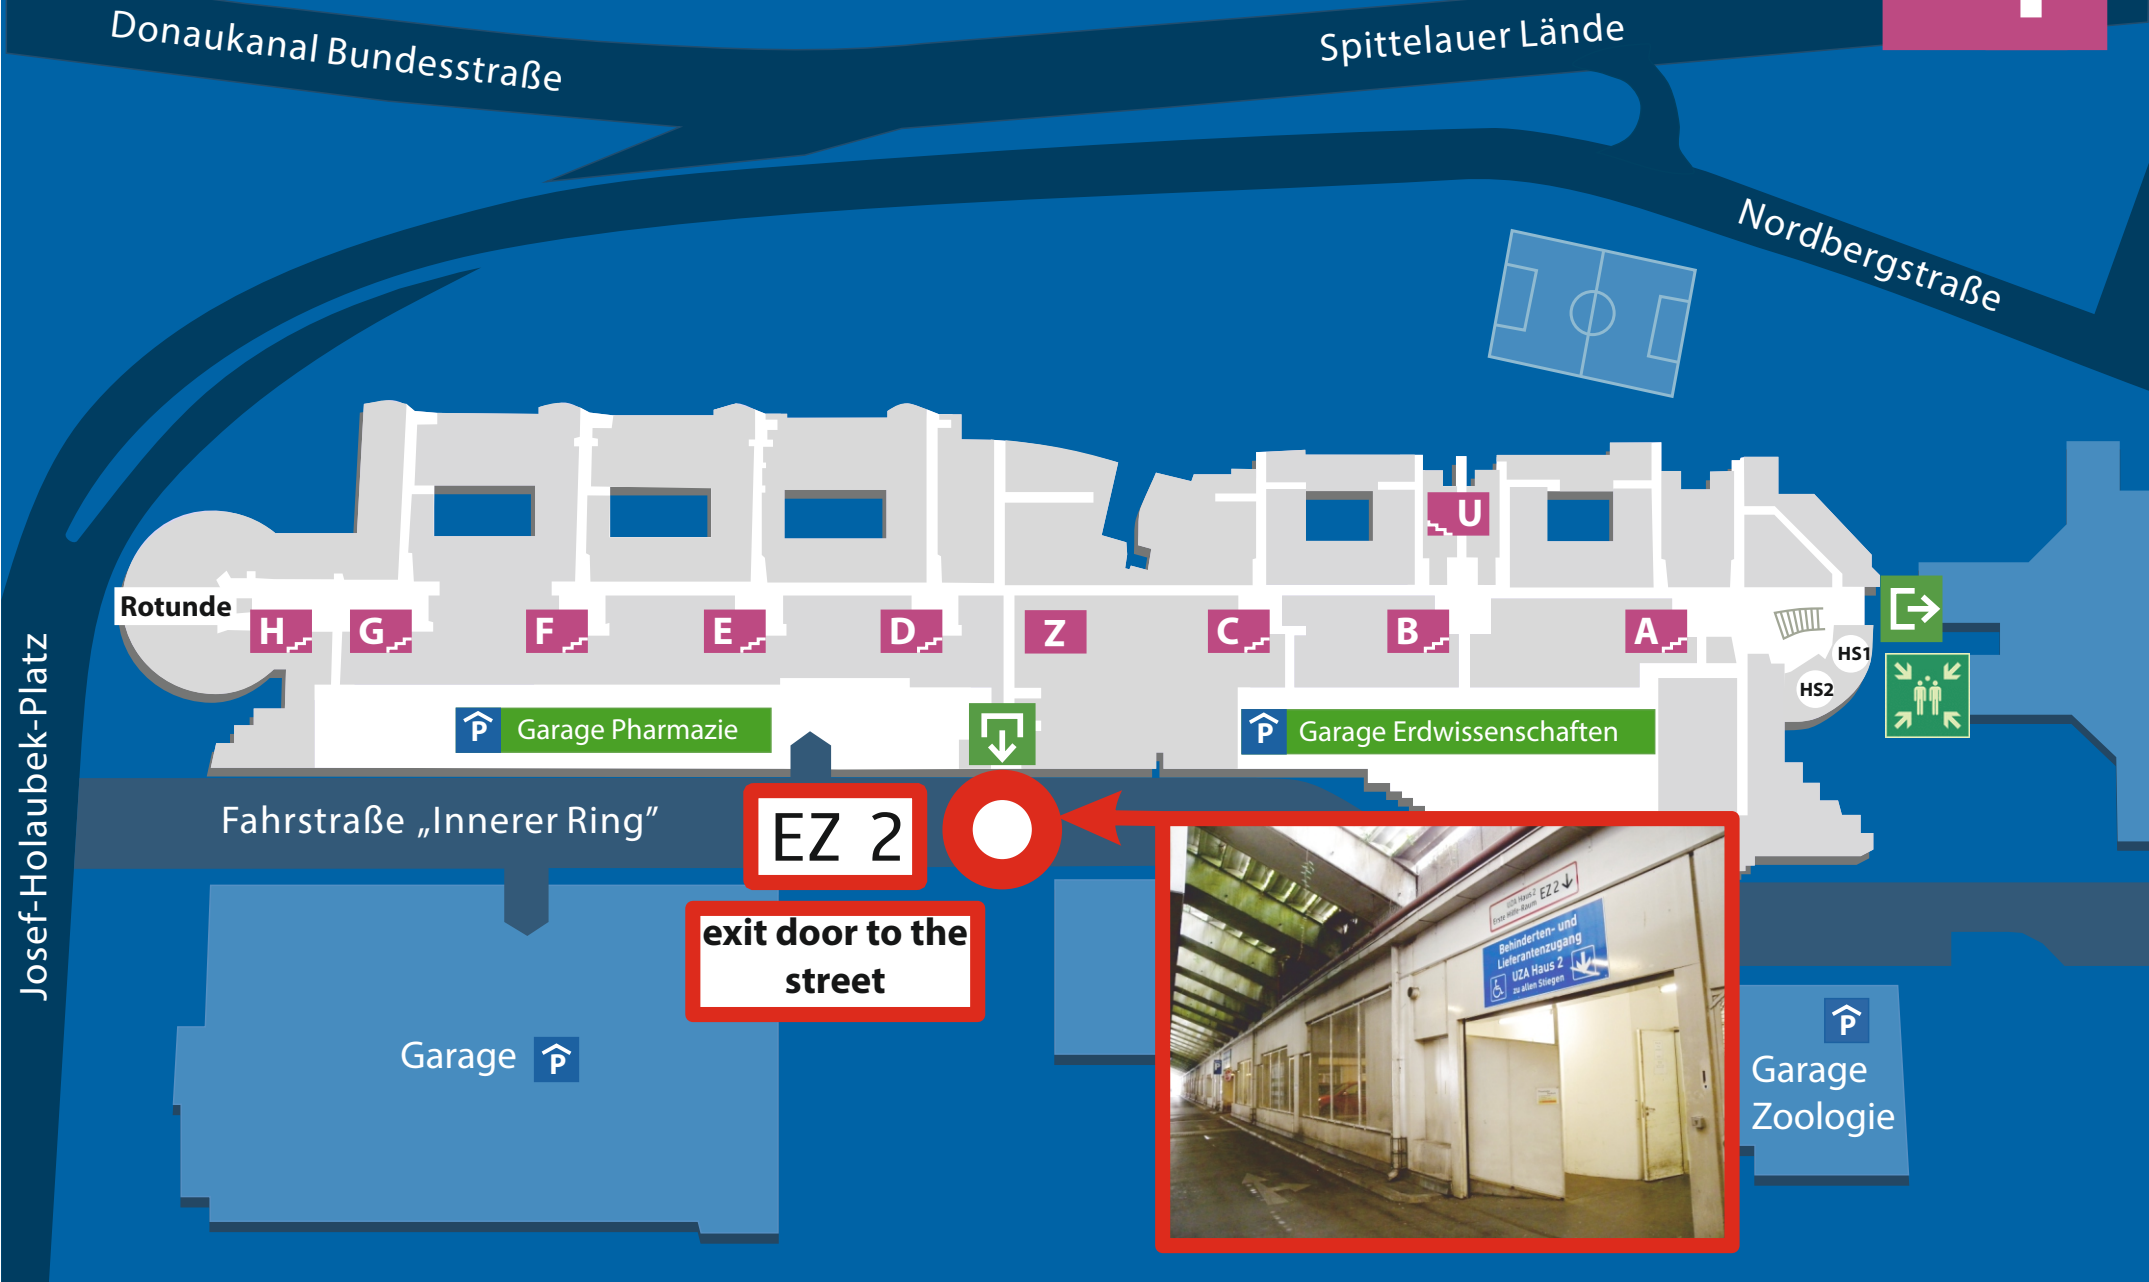

Location of EZ 2 pick-up point in case of emergency at level 1

Level 1

EZ 2

exit door to the street

Location of EZ 5 pick-up point in case of emergency at level 2

Level
2

Donaukanal Bundesstraße

Spittelauer Lände

Nordbergstraße

Josef-Holaubek-Platz

Rotunde

H

G

F

E

D

Z

C

B

A

Portier

EZ 5

outside of the main entrance to the pharmacy